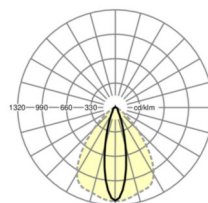

CHARACTERISTICS

Order number	19521007400
EAN number	4020863445103
Commodity code	94051190
Certification mark	IP 20, Protection class I, F, HACCP DIN10500/Food/IFS-application-related suitability/BRC, Indoor, CE
Impact resistance (IK rating)	IK03 (5°C bis 25°C)
Ambient temperatur	ta 5°C to 25°C
Warranty period	5 years
State funding programs	BEG - Federal funding for efficient buildings (valid only for Germany)

ELECTRICAL ENGINEERING

Controller	Electronic driver 3h emergency lighting (1 pcs.)
System output	86W
Mains voltage	230V/50Hz
Circuit breakers (inrush current)	12 pieces/B10, 19 pieces/B16, 20 pieces/C10, 32 pieces/C16
Energy efficiency class/light source	C

LIGHTING TECHNOLOGY

Placement	LED, Colour rendering/Light colour CRI ≥ 80 / 4000K
Colour tolerance (MacAdam)	3SDCM
Nominal luminous flux	14807lm
Nominal luminous flux-emergency lighting mode	931lm
LED service life	70000h L80/B10 (Tq 25°C)
Luminaire luminous efficiency	173lm/W
Beam angle	25° (C0) / 100° (C90)
UGR lat./long.	19.8 / 25.0

MECHANICS

Housing colour	traffic white RAL 9016
Dimensions (LxWxH/DxH)	1531mm x 55mm x 37mm
Weight (net)	1.95kg
Type of installation	Mounting rail system installation, Light structure

Dimensions

L	1531 mm	Length
B	55 mm	Width
H	37 mm	Height

DEEP-LINK

<https://www.regiolux.de/en/article/19521007400>

Reference	LED 15000lm 840
ηLB	100 %
Φ ↓/↑	98 % / 2 %
UGR lat./long.	19.8 / 25.0